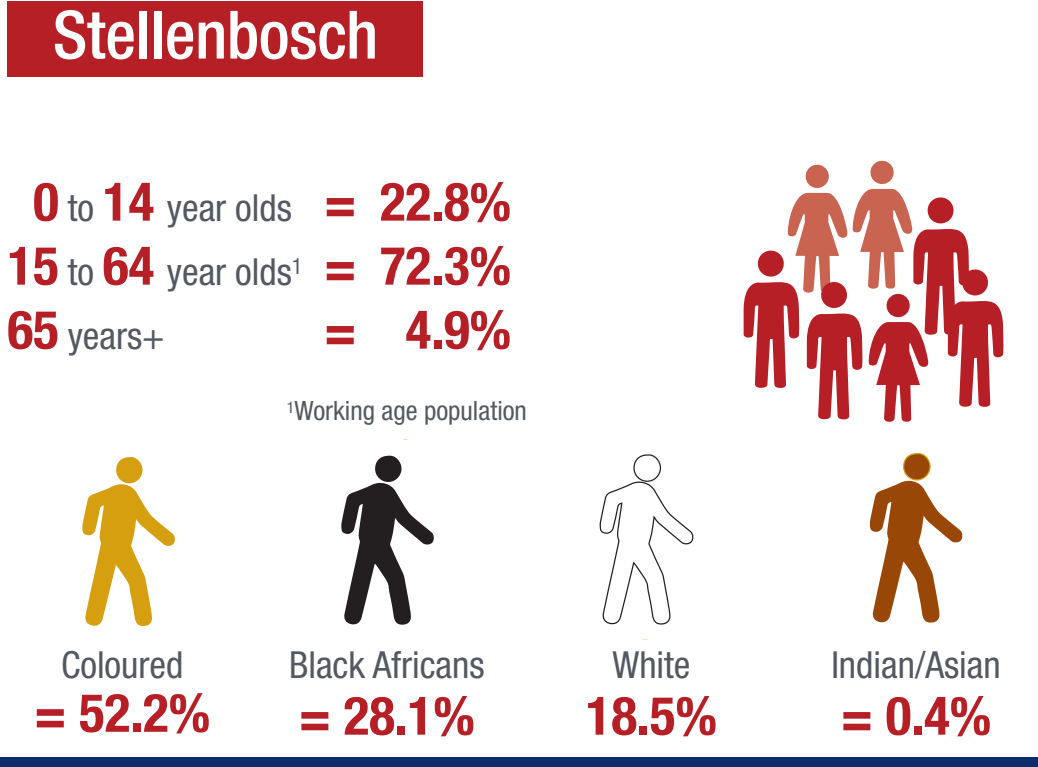

# Ward 16 in a nutshell

STELLENBOSCH  
STELLENBOSCH • PNIEL • FRANSCHHOEK

MUNICIPALITY • UMASIPALA • MUNISIPALITEIT

## Size

Ward 16 in comparison to the Stellenbosch population:

(8 626 of 155 733 or 5.5%)

## Demographics