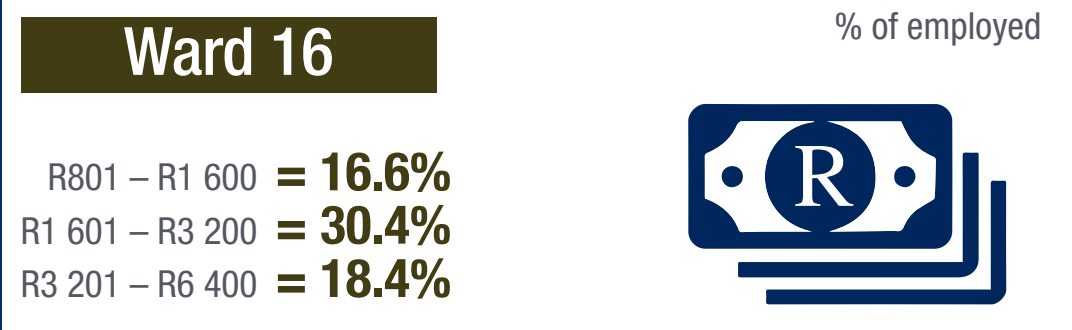

Monthly income