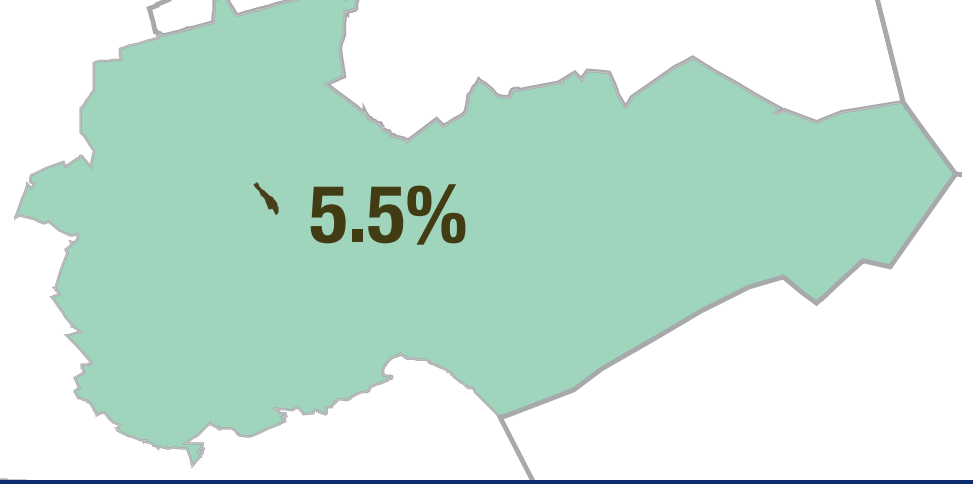

# Ward 16 in a nutshell

STELLENBOSCH  
STELLENBOSCH • PNIEL • FRANSCHHOEK

MUNICIPALITY • UMASIPALA • MUNISIPALITEIT

## Size

Ward 16 in comparison to the Stellenbosch population:

(8 626 of 155 733 or 5.5%)

## Demographics