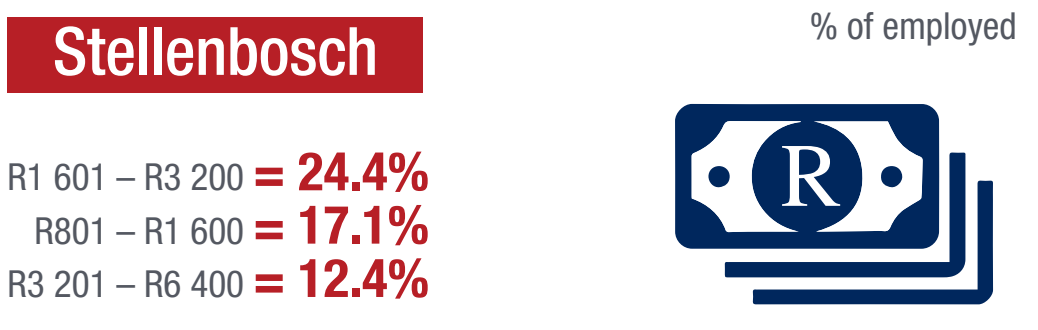

Monthly income