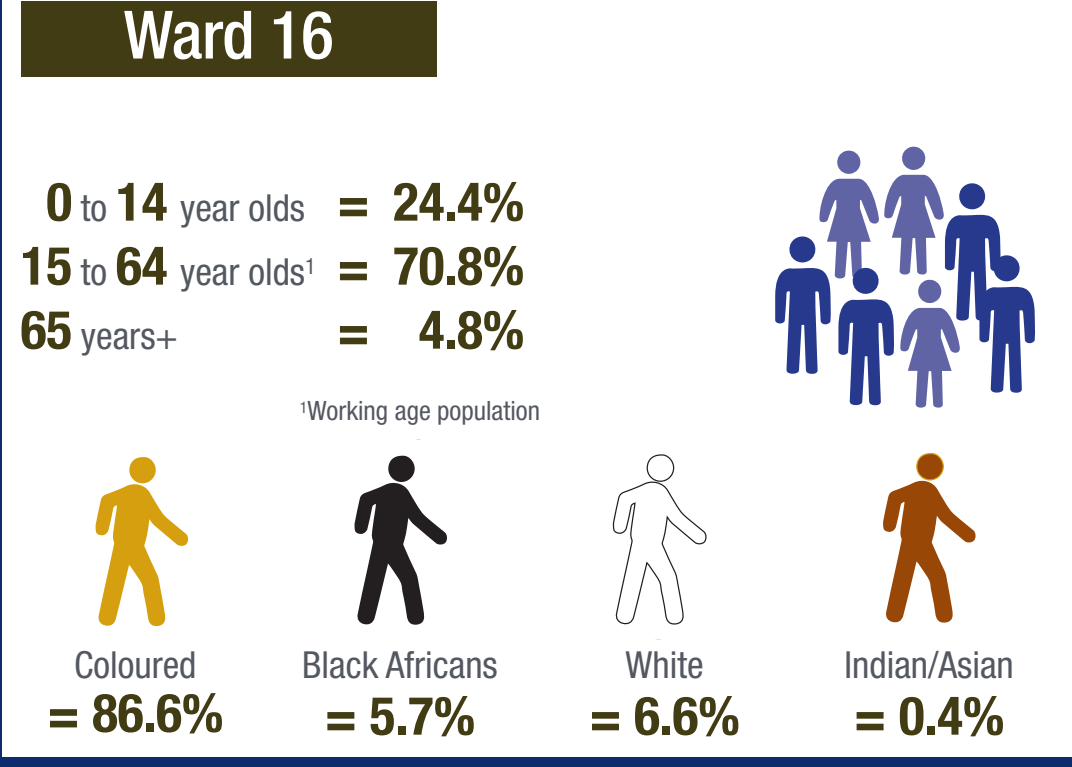

# Ward 16 in a nutshell

STELLENBOSCH  
STELLENBOSCH • PNIEL • FRANSCHHOEK

MUNICIPALITY • UMASIPALA • MUNISIPALITEIT

## Size

Ward 16 in comparison to the Stellenbosch population:

(8 626 of 155 733 or 5.5%)

## Demographics

### Highest level of education attained (% of 20 years and older)